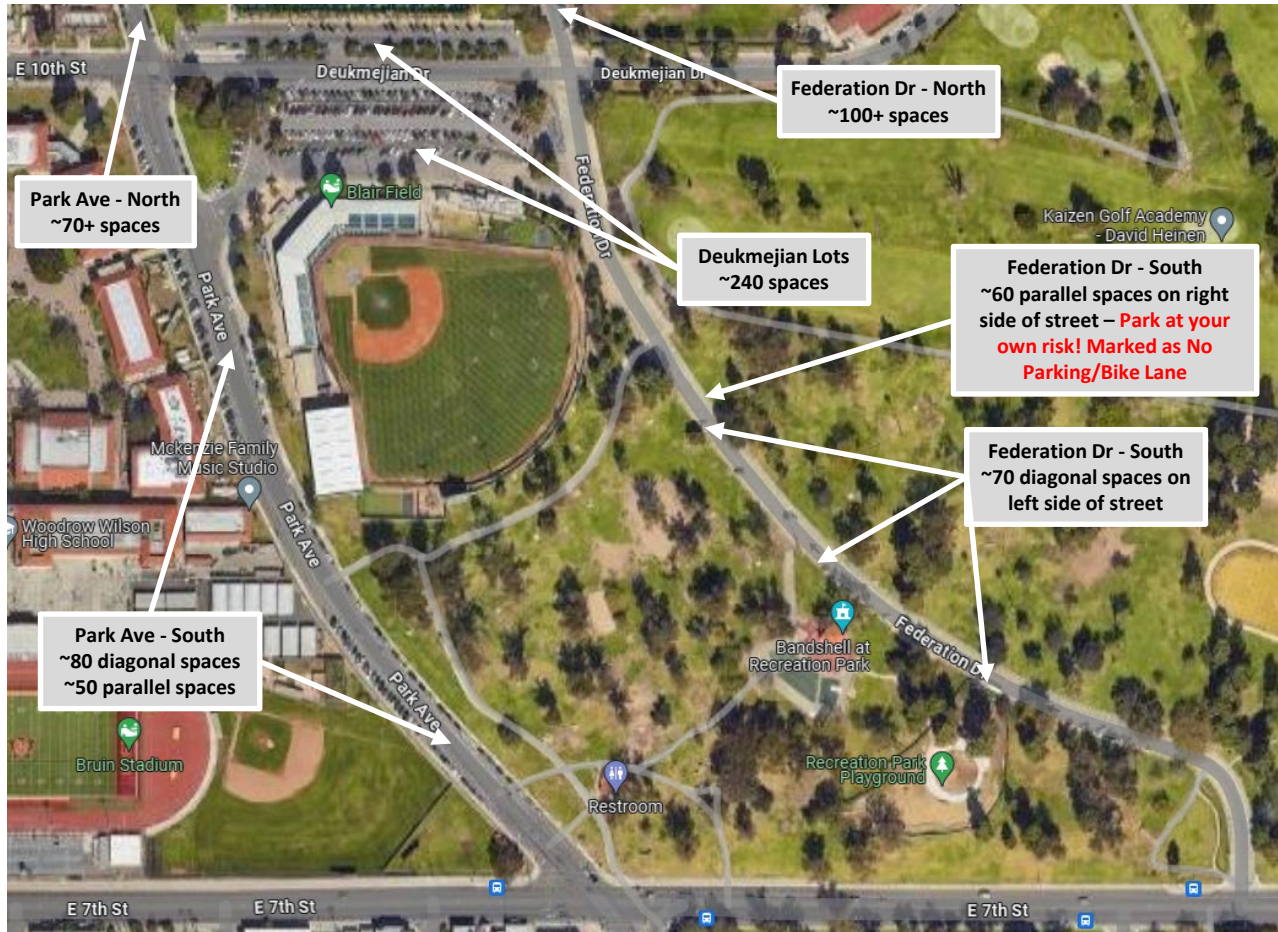

6:00 – 7:00 pm: Jose Rizo's Picoso

Site Map

- There is bench seating for ~600 plus significant surrounding area for picnics, popups, etc.
- Public bathrooms are in a separate building, shown on the map below.
- Picnicking, Food and Beverage
 - BYO is encouraged for food and favorite non-alcoholic beverages.
 - Local area food trucks may visit the park, but are not guaranteed and not officially sponsored by the *The Shell*.
 - FORPBS may have non-alcoholic beer and other beverages available at its booth – for a donation. Help support the bands!
 - Please use designated trash and recycle bins.

About the *The Shell* at Rec Park

- *The Shell* in Rec Park is Long Beach's Premier Outdoor Amphitheater.
- *The Shell* has many unique features that make it a great venue for outdoor music and theatre including:
 - Large 30x60 ft raised stage plus backstage and wing stage areas.
 - Seating for over 600 plus additional grass areas for open picnic space.
 - Directly next to the new children's playground and public restrooms.
 - Located in Recreation Park, a large recreational area with good parking, across from Wilson HS, next to Blair Field.
 - Near Long Beach residential areas, but far enough away to mitigate noise.
- FORPBS (Friends of Rec Park Bandshell) is a 501.c.3 non-profit fiscally sponsored by Partners of Parks.
- FORPBS volunteers are local musicians, sound engineers and arts patrons that want to help bring back live music to *The Shell*.
- At FORPBS we have the following goals:
 - Bring back the regular use of the Historic Landmark Bandshell.
 - Focus on local Long Beach talent including our community's youth.
 - Raise funds over time through government, business and private donations for full renovation of the Bandshell.
 - Create a lasting foundation that will promote the use and maintenance of the Bandshell for years to come.